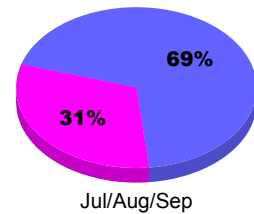

Membership Results
2010-2011

Membership
2009-2010

Month	Net Memb Goal	Actual New Memb	Actual Dropped Memb	Gain/Loss of Memb	Gain/Loss of Memb
Jul/Aug/Sep	35	72	-40	32	-40
Totals	35	72	-40	32	-40

Membership Results 2010-2011

Goal, New, Dropped, Gain/Loss

Comparison of Membership Gain/Loss

Current Year Compared to the Previous Year

Gender Comparison 2010-2011

Male Female