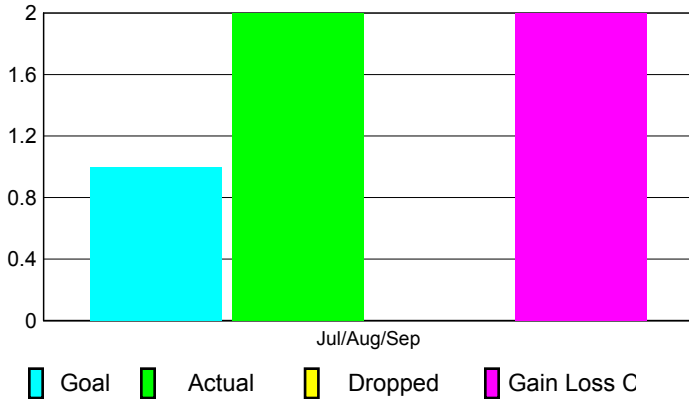

2010-2011 GMT Reports for District (or Undistricted) **District 7 I**

GMT: **JOHN 'JACK' R FERGUSON**

Location: **ARKANSAS**

GMT CA: **1**

CLUBS

Club Results
2010-2011

Clubs
2009-2010

Month	New Club Goal	Actual New Clubs	Actual Dropped Clubs	Gain/Loss of Clubs	Gain/Loss of Clubs
Jul/Aug/Sep	1	2	0	2	-1
Totals	1	2	0	2	-1

Club Results 2010-2011

Goal, New, Dropped, Gain/Loss

Comparison of Club Gain/Loss

Current Year Compared to the Previous Year

YTD Status Quo Clubs 2010-2011

Status Quo Clubs Compared to Status Quo Members

MEMBERSHIP