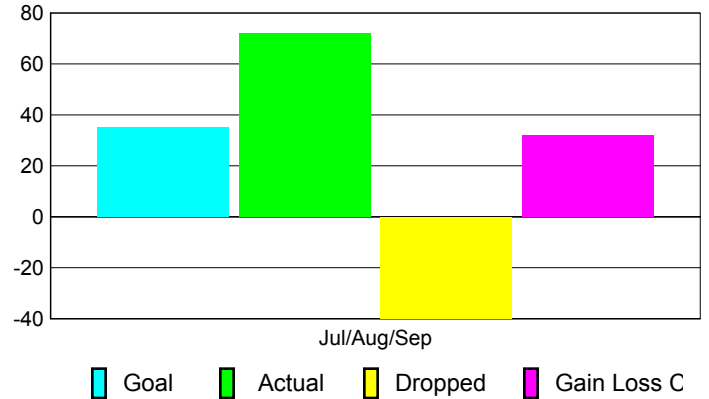

Membership Results 2010-2011

Goal, New, Dropped, Gain/Loss